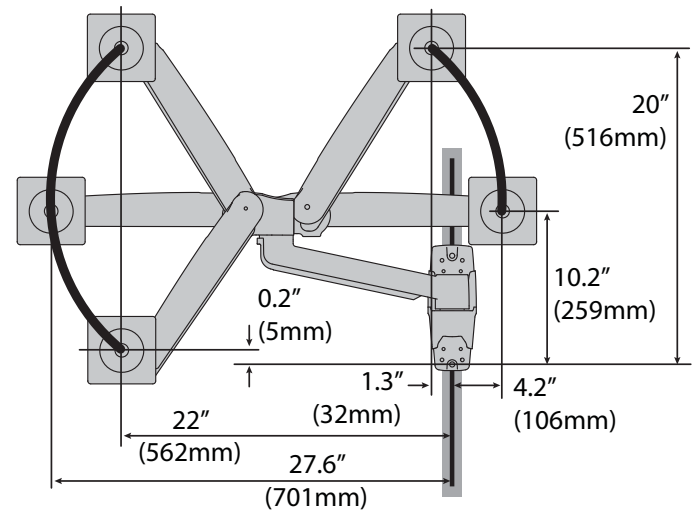

ergotron®

HD Sit-Stand Wall Mount LCD Arm

Dimensional Illustrations

Dimensions

Wall Mount Bracket

Front view with arm pushed back against the wall.

© 2013 Ergotron, Inc. rev. 12/17/2018 DIM-LXHDStWall Content is subject to change without notification.

**Maximum Screen
Size = 46"**
**Limited to 30 lbs
maximum**

Monitor depth greater than 2.5" (64 mm) may diminish capacity.
Call Ergotron for more information.

Range of Motion

© 2013 Ergotron, Inc. rev. 12/17/2018 DIM-LXHDStWall Content is subject to change without notification.