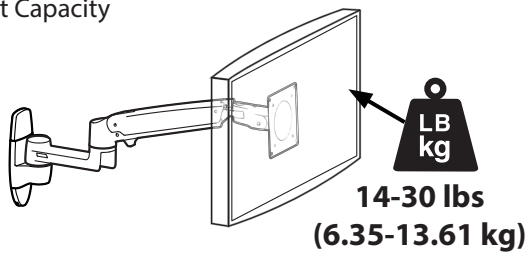

APAC Sales

Tokyo, Japan
www.ergotron.com
japansupport@ergotron.com

Worldwide OEM Sales

www.ergotron.com
info.oem@ergotron.com

ergotron®

HD Sit-Stand Wall Mount LCD Arm

Dimensional Illustrations

Weight Capacity

**Maximum Screen
Size = 46"**
**Limited to 30 lbs
maximum**

Monitor depth greater than 2.5" (64 mm) may diminish capacity.
Call Ergotron for more information.

Range of Motion

© 2013 Ergotron, Inc. rev. 12/17/2018 DIM-LXHDStWall Content is subject to change without notification.