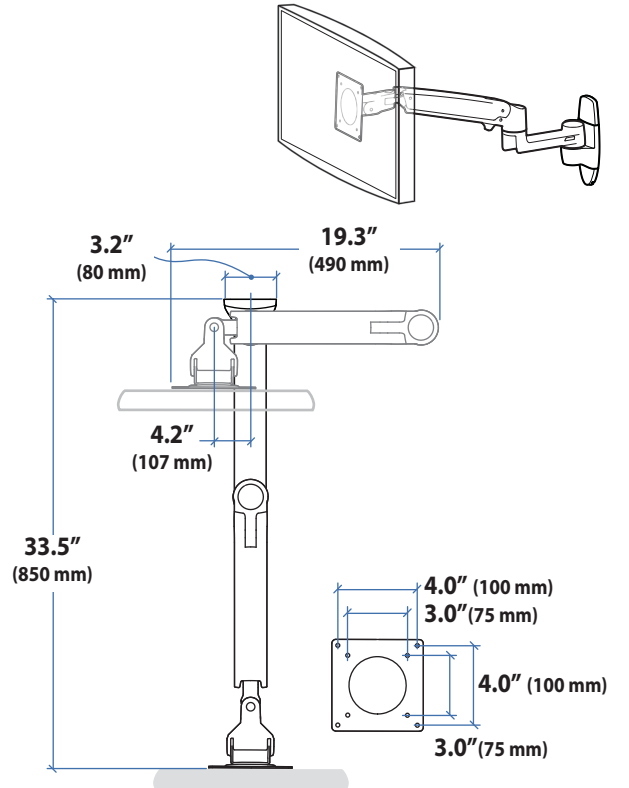

ergotron®

HD Sit-Stand Wall Mount LCD Arm

Dimensional Illustrations

Dimensions

Wall Mount Bracket

Front view with arm pushed back against the wall.

© 2013 Ergotron, Inc. rev. 12/17/2018 DIM-LXHDStWall Content is subject to change without notification.

**Maximum Screen
Size = 46"**
**Limited to 30 lbs
maximum**

Monitor depth greater than 2.5" (64 mm) may diminish capacity.
Call Ergotron for more information.

Range of Motion

© 2013 Ergotron, Inc. rev. 12/17/2018 DIM-LXHDStWall Content is subject to change without notification.