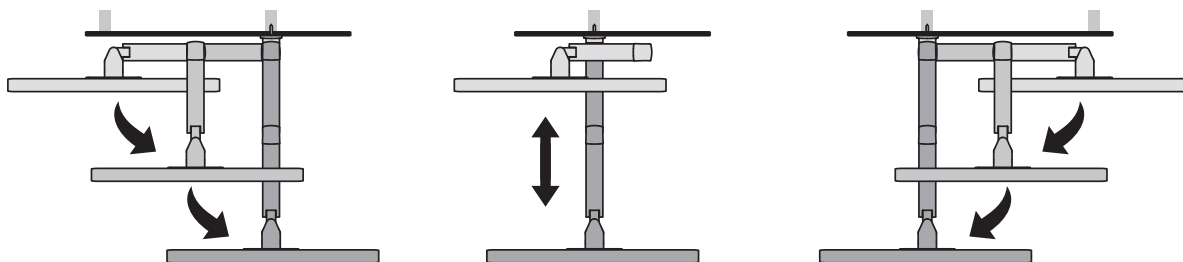

APAC Sales

Tokyo, Japan
www.ergotron.com
japansupport@ergotron.com

Worldwide OEM Sales

www.ergotron.com
info.oem@ergotron.com

ergotron®

HD Sit-Stand Wall Mount LCD Arm

Dimensional Illustrations

Weight Capacity

**Maximum Screen
Size = 46"**
**Limited to 30 lbs
maximum**

Monitor depth greater than 2.5" (64 mm) may diminish capacity.
Call Ergotron for more information.

Range of Motion

© 2013 Ergotron, Inc. rev. 12/17/2018 DIM-LXHDStWall Content is subject to change without notification.