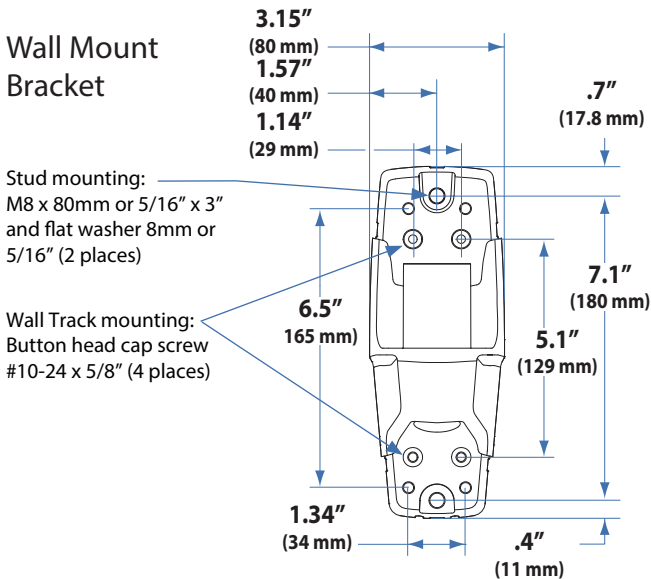

ergotron®

HD Sit-Stand Wall Mount LCD Arm

Dimensional Illustrations

Dimensions

Wall Mount Bracket

Front view with arm pushed back against the wall.

© 2013 Ergotron, Inc. rev. 12/17/2018 DIM-LXHDStWall Content is subject to change without notification.

**Maximum Screen
Size = 46"**
**Limited to 30 lbs
maximum**

Monitor depth greater than 2.5" (64 mm) may diminish capacity.
Call Ergotron for more information.

Range of Motion

© 2013 Ergotron, Inc. rev. 12/17/2018 DIM-LXHDStWall Content is subject to change without notification.