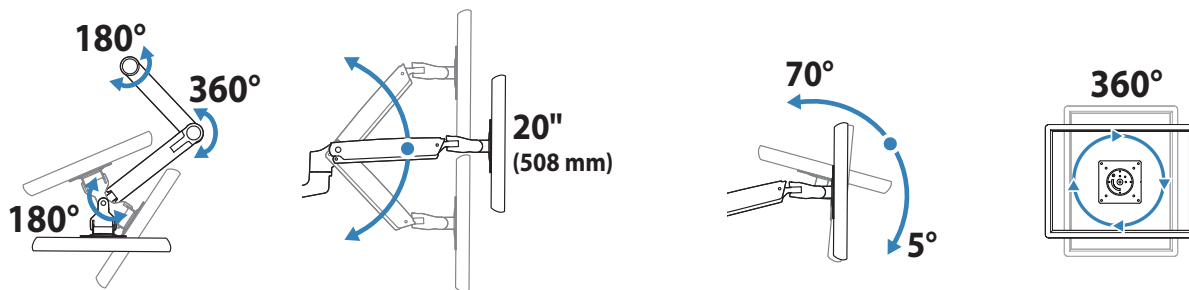

**Maximum Screen
Size = 46"**
**Limited to 30 lbs
maximum**

Monitor depth greater than 2.5" (64 mm) may diminish capacity.
Call Ergotron for more information.

Range of Motion

© 2013 Ergotron, Inc. rev. 12/17/2018 DIM-LXHDStWall Content is subject to change without notification.