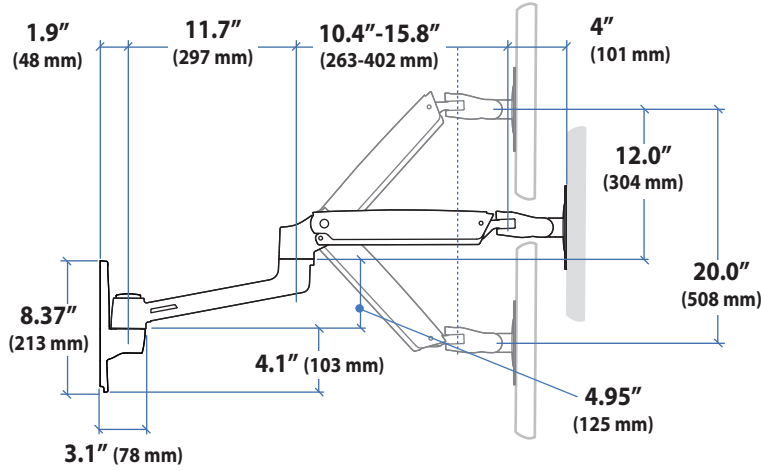

ergotron®

HD Sit-Stand Wall Mount LCD Arm

Dimensional Illustrations

Dimensions

Wall Mount Bracket

Front view with arm pushed back against the wall.

© 2013 Ergotron, Inc. rev. 12/17/2018 DIM-LXHDStWall Content is subject to change without notification.

**Maximum Screen
Size = 46"**
**Limited to 30 lbs
maximum**

Monitor depth greater than 2.5" (64 mm) may diminish capacity.
Call Ergotron for more information.

Range of Motion

© 2013 Ergotron, Inc. rev. 12/17/2018 DIM-LXHDStWall Content is subject to change without notification.