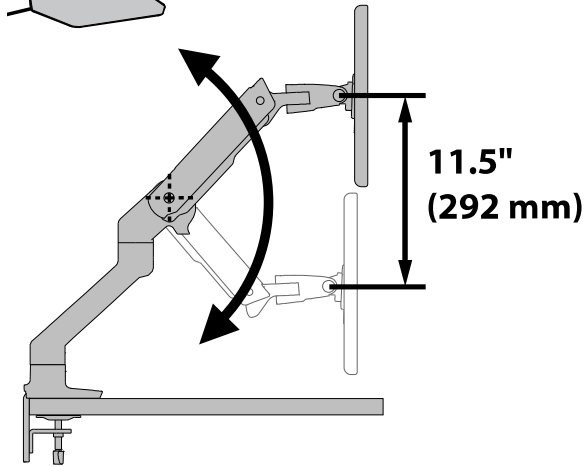

Ergotron® HX Desk Monitor Arm

20 lbs. - 42 lbs.
(9.1 kg - 19 kg)
per monitor

11.5"
(292 mm)

Side View

180°

Top View

180°

Top View

70°

5°

Side View

360°

Top View

Portrait/Landscape Rotation

Americas Sales and Corporate Headquarter

St. Paul, MN USA
(800) 888-8458
+1-651-681-7600
www.ergotron.com
sales@ergotron.com