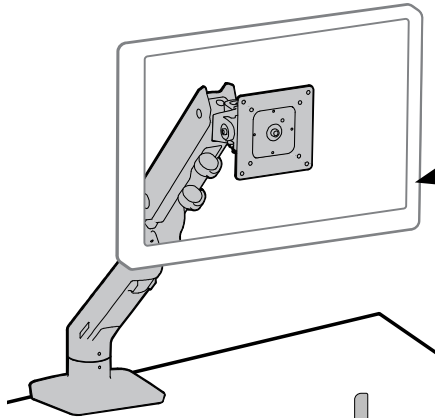

Ergotron® HX Desk Monitor Arm

20 lbs. - 42 lbs.
(9.1 kg - 19 kg)
per monitor

11.5"
(292 mm)

Side View

180°

Top View

180°

Top View