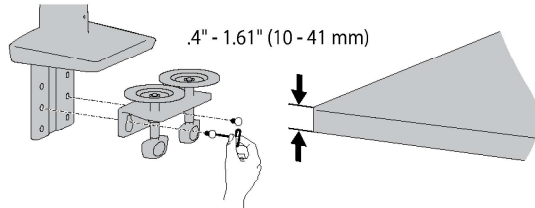

Americas Sales and Corporate Headquarter

St. Paul, MN USA
(800) 888-8458
+1-651-681-7600
www.ergotron.com
sales@ergotron.com

EMEA Sales

Amersfoort, The Netherlands
+31 33 45 45 600
www.ergotron.com
info.eu@ergotron.com

APAC Sales

Tokyo, Japan
www.ergotron.com
apaccustomerservice@ergotron.com

Worldwide OEM Sales

www.ergotron.com
info.oem@ergotron.com