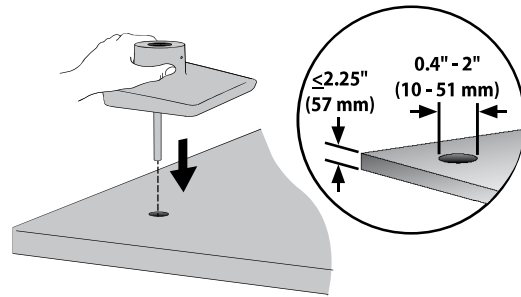

Americas Sales and Corporate Headquarter

St. Paul, MN USA
(800) 888-8458
+1-651-681-7600
www.ergotron.com
sales@ergotron.com

EMEA Sales

Amersfoort, The Netherlands
+31 33 45 45 600
www.ergotron.com
info.eu@ergotron.com

APAC Sales

Tokyo, Japan
www.ergotron.com
apaccustomerservice@ergotron.com

Worldwide OEM Sales

www.ergotron.com
info.oem@ergotron.com