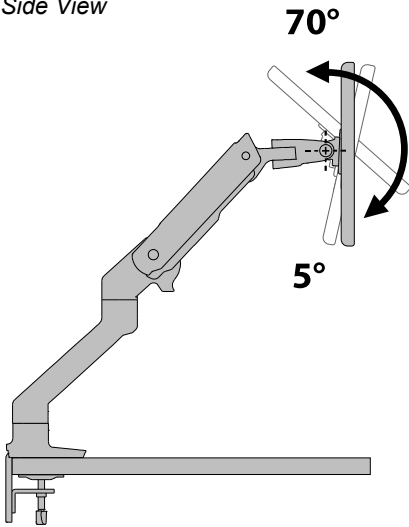

Ergotron® HX Desk Monitor Arm

20 lbs. - 42 lbs.
(9.1 kg - 19 kg)
per monitor

11.5"
(292 mm)

Side View

180°

Top View

180°

Top View

70°

5°

Side View

360°

Top View

Portrait/Landscape Rotation

Americas Sales and Corporate Headquarter

St. Paul, MN USA
(800) 888-8458
+1-651-681-7600
www.ergotron.com
sales@ergotron.com