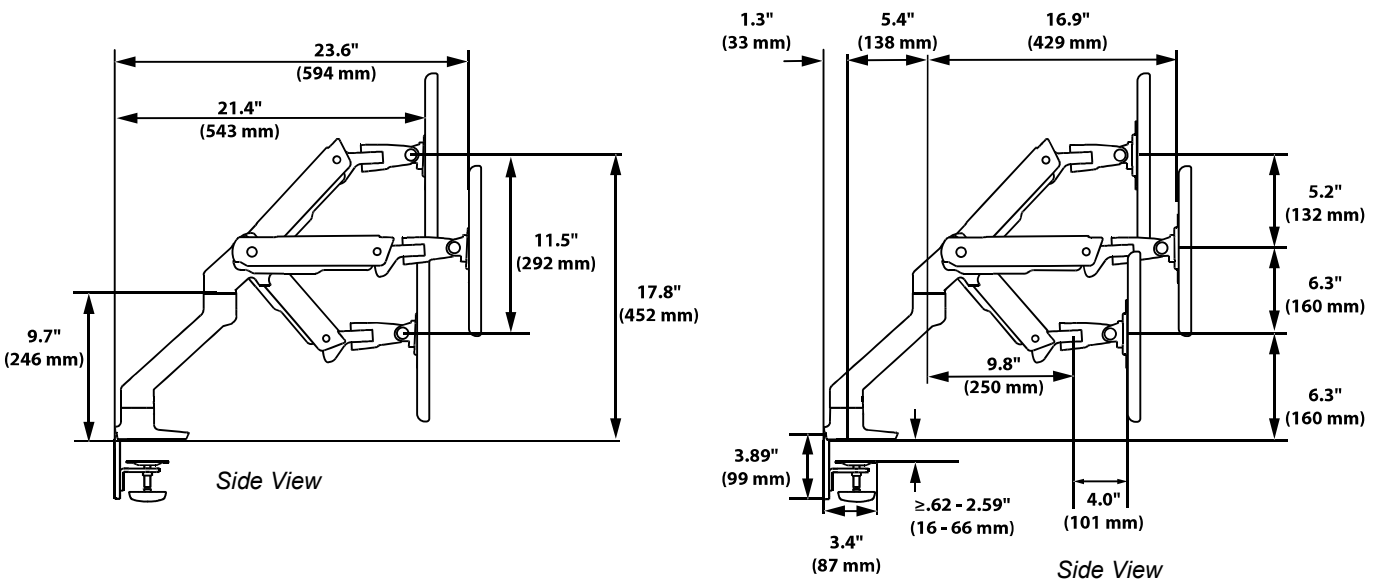

Ergotron® HX Desk Monitor Arm

© 2016 Ergotron, Inc. rev. 08/20/2019 DIM-HXSingleDesk Content is subject to change without notification

Americas Sales and Corporate Headquarter

St. Paul, MN USA
(800) 888-8458
+1-651-681-7600
www.ergotron.com
calac@ergotron.com

EMEA Sales

Amersfoort, The Netherlands
+31 33 45 45 600
www.ergotron.com
info.eu@ergotron.com

APAC Sales

Tokyo, Japan
www.ergotron.com
apaccustomerservice@ergotron.com

Worldwide OEM Sales

www.ergotron.com
info.oem@ergotron.com