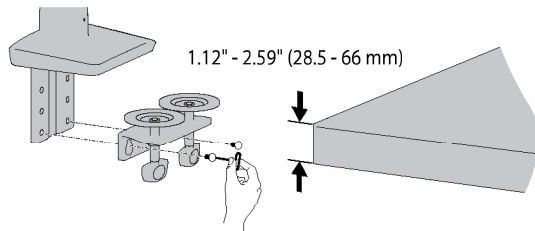

Americas Sales and Corporate Headquarter

St. Paul, MN USA
(800) 888-8458
+1-651-681-7600
www.ergotron.com
sales@ergotron.com

EMEA Sales

Amersfoort, The Netherlands
+31 33 45 45 600
www.ergotron.com
info.eu@ergotron.com

APAC Sales

Tokyo, Japan
www.ergotron.com
apaccustomerservice@ergotron.com

Worldwide OEM Sales

www.ergotron.com
info.oem@ergotron.com