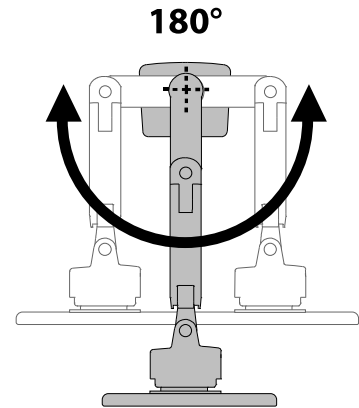

Ergotron® HX Desk Monitor Arm

20 lbs. - 42 lbs.
(9.1 kg - 19 kg)
per monitor

11.5"
(292 mm)

Side View

180°

Top View

180°

Top View

70°

5°

Side View

360°

Top View

Portrait/Landscape Rotation

Americas Sales and Corporate Headquarter

St. Paul, MN USA
(800) 888-8458
+1-651-681-7600
www.ergotron.com
sales@ergotron.com