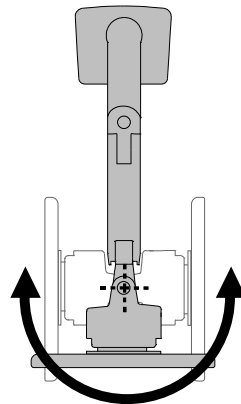

Ergotron® HX Desk Monitor Arm

20 lbs. - 42 lbs.
(9.1 kg - 19 kg)
per monitor

11.5"
(292 mm)

Side View

180°

Top View

180°

Top View

70°

5°

Side View

360°

Top View

Portrait/Landscape Rotation

Americas Sales and Corporate Headquarter

St. Paul, MN USA
(800) 888-8458
+1-651-681-7600
www.ergotron.com
sales@ergotron.com