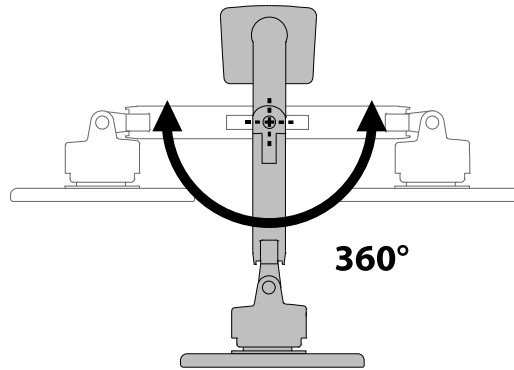

Ergotron® HX Desk Monitor Arm

20 lbs. - 42 lbs.
(9.1 kg - 19 kg)
per monitor

11.5"
(292 mm)

Side View

180°

Top View

180°

Top View

70°

5°

Side View

360°

Top View

Portrait/Landscape Rotation

Americas Sales and Corporate Headquarter

St. Paul, MN USA
(800) 888-8458
+1-651-681-7600
www.ergotron.com
sales@ergotron.com