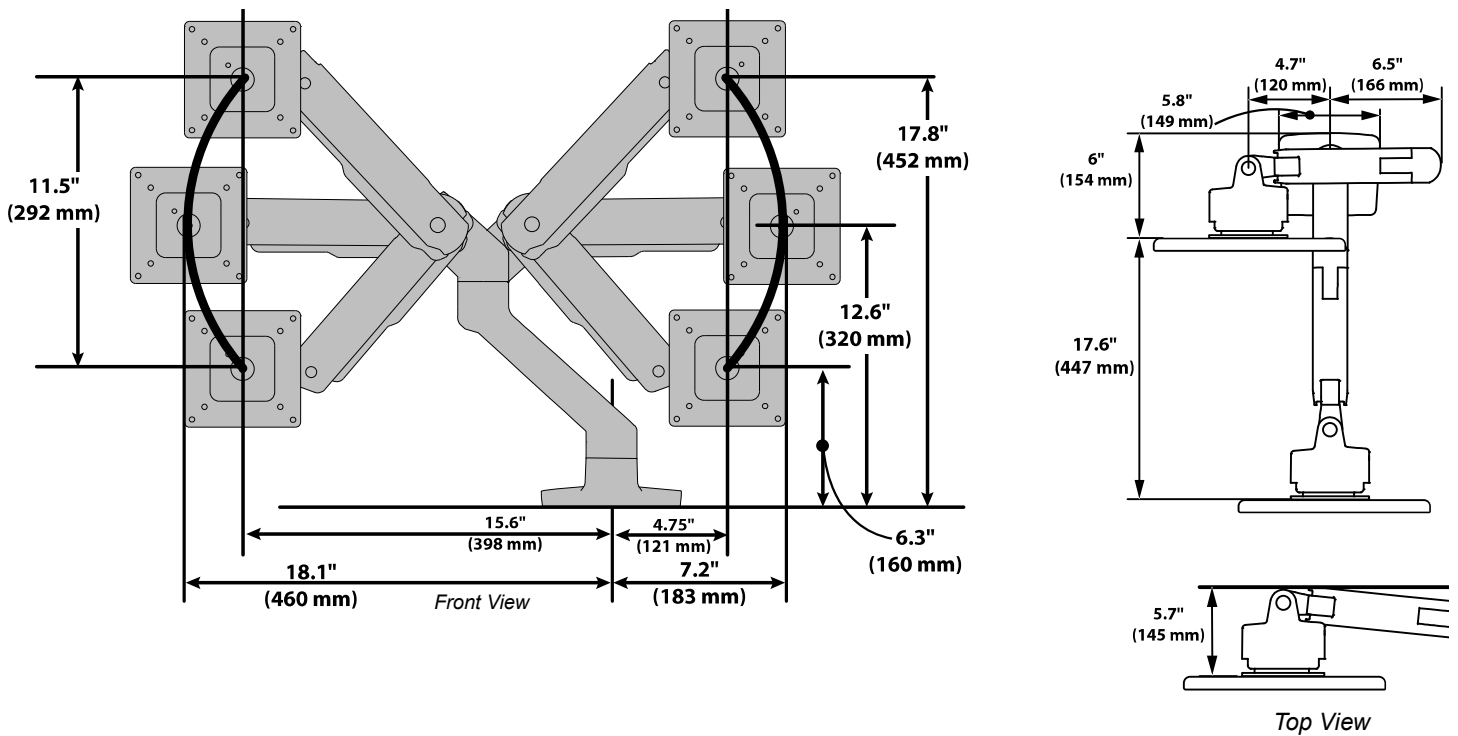

Ergotron® HX Desk Monitor Arm

© 2016 Ergotron, Inc. rev. 08/20/2019 DIM-HXSingleDesk Content is subject to change without notification

Americas Sales and Corporate Headquarter

St. Paul, MN USA
(800) 888-8458
+1-651-681-7600
www.ergotron.com
calac@ergotron.com

EMEA Sales

Amersfoort, The Netherlands
+31 33 45 45 600
www.ergotron.com
info.eu@ergotron.com

APAC Sales

Tokyo, Japan
www.ergotron.com
apaccustomerservice@ergotron.com

Worldwide OEM Sales

www.ergotron.com
info.oem@ergotron.com