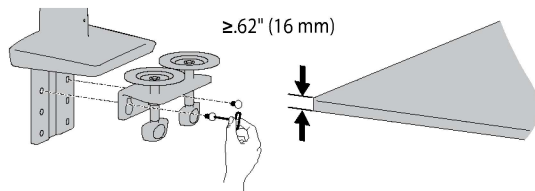

Americas Sales and Corporate Headquarter

St. Paul, MN USA
(800) 888-8458
+1-651-681-7600
www.ergotron.com
sales@ergotron.com

EMEA Sales

Amersfoort, The Netherlands
+31 33 45 45 600
www.ergotron.com
info.eu@ergotron.com

APAC Sales

Tokyo, Japan
www.ergotron.com
apaccustomerservice@ergotron.com

Worldwide OEM Sales

www.ergotron.com
info.oem@ergotron.com