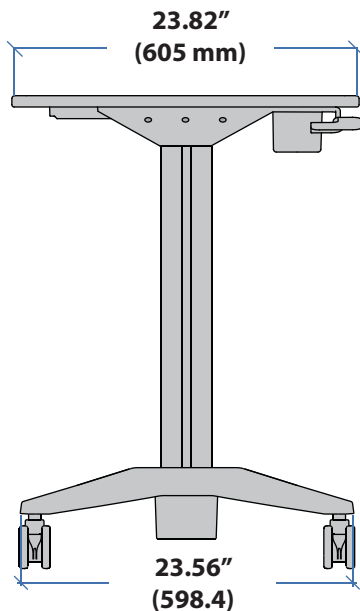

LearnFit™ Adjustable Standing Desk

Front View

Side View

© 2015 Ergotron, Inc. rev. 12/13/2018 DIM-LearnFit2 Content is subject to change without notification

**Americas Sales and
Corporate Headquarters**

St. Paul, MN USA
(800) 888-8458
+1-651-681-7600
www.ergotron.com
sales@ergotron.com