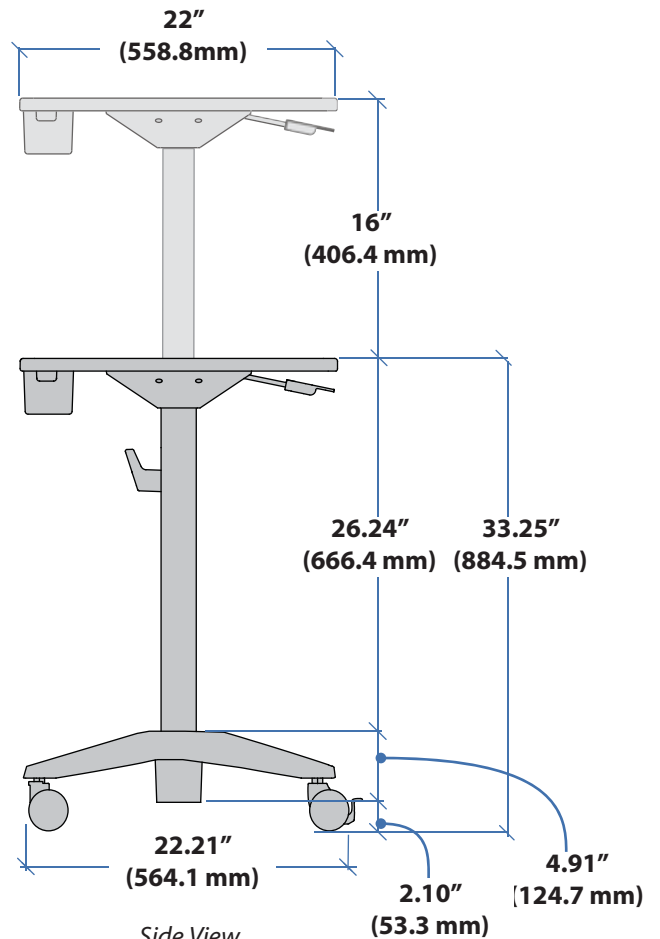

LearnFit™ Adjustable Standing Desk

Front View

Side View

© 2015 Ergotron, Inc. rev. 12/13/2018 DIM-LearnFit2 Content is subject to change without notification

**Americas Sales and
Corporate Headquarters**

St. Paul, MN USA
(800) 888-8458
+1-651-681-7600
www.ergotron.com
sales@ergotron.com