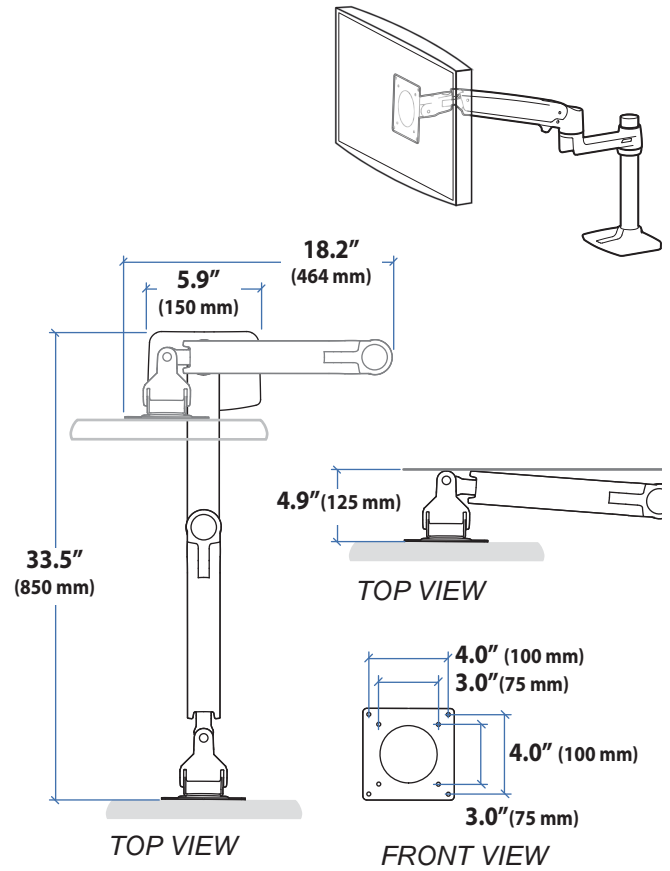

ergotron®

LX HD Sit-Stand Desk Mount LCD Arm

Dimensional Illustrations

Dimensions

Desk Thickness 0.78"-2.56" (20-65mm)

© 2015 Ergotron, Inc. rev. 12/13/2018 DIM-LXHDStSDesk Content is subject to change without notification

APAC Sales

Tokyo, Japan
www.ergotron.com
japansupport@ergotron.com

Worldwide OEM Sales

www.ergotron.com
info.oem@ergotron.com

Range of Motion

Weight Capacity

Monitor depth greater than 2.5" (64 mm) may diminish capacity.
Call Ergotron for more information.

**Maximum Screen
Size* = 46"**
***Limited to 30 lbs
maximum**