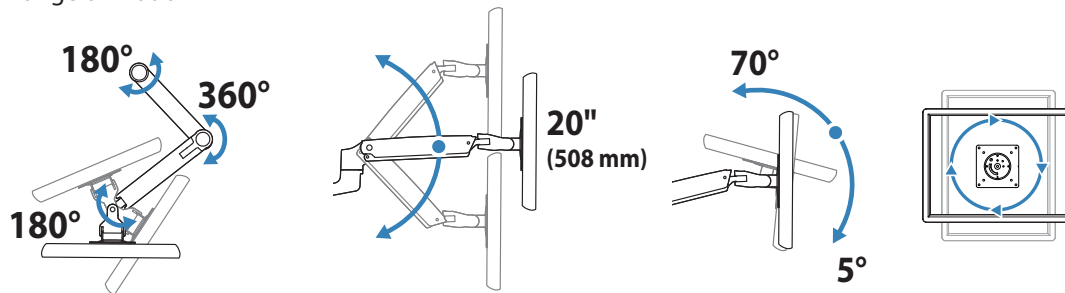

APAC Sales

Tokyo, Japan
www.ergotron.com
japansupport@ergotron.com

Worldwide OEM Sales

www.ergotron.com
info.oem@ergotron.com

Range of Motion

Weight Capacity

Monitor depth greater than 2.5" (64 mm) may diminish capacity.
Call Ergotron for more information.

**Maximum Screen
Size* = 46"**
***Limited to 30 lbs
maximum**