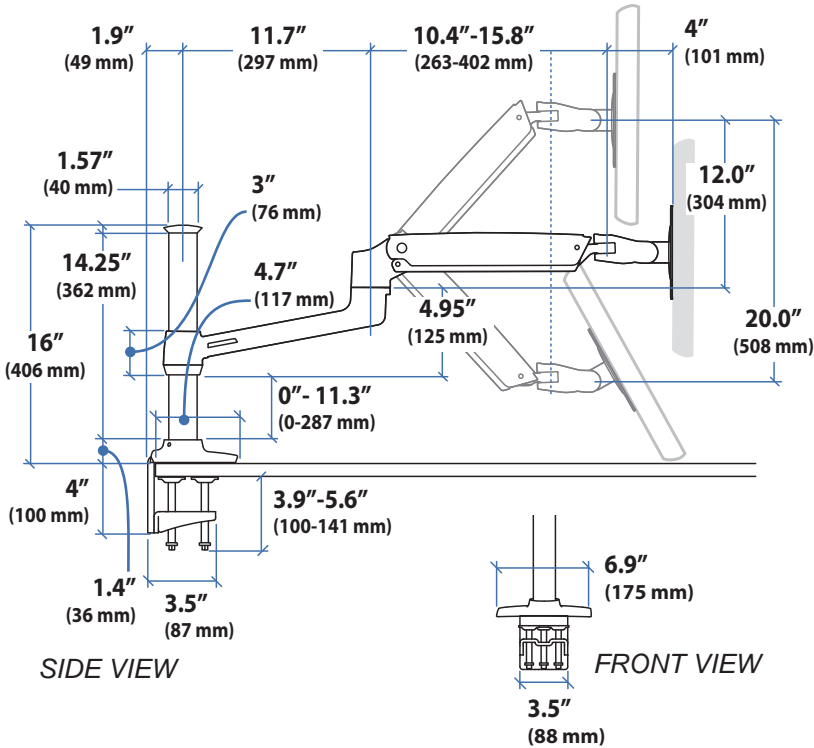

ergotron®

LX HD Sit-Stand Desk Mount LCD Arm

Dimensional Illustrations

Dimensions

Desk Thickness 0.78"-2.56" (20-65mm)

© 2015 Ergotron, Inc. rev. 12/13/2018 DIM-LXHDStSDesk Content is subject to change without notification

APAC Sales

Tokyo, Japan
www.ergotron.com
japansupport@ergotron.com

Worldwide OEM Sales

www.ergotron.com
info.oem@ergotron.com

Range of Motion

Weight Capacity

Monitor depth greater than 2.5" (64 mm) may diminish capacity.
Call Ergotron for more information.

**Maximum Screen
Size* = 46"**
***Limited to 30 lbs
maximum**