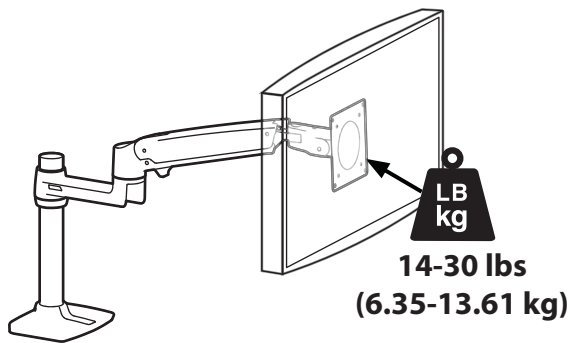

APAC Sales

Tokyo, Japan
www.ergotron.com
japansupport@ergotron.com

Worldwide OEM Sales

www.ergotron.com
info.oem@ergotron.com

Range of Motion

Weight Capacity

Monitor depth greater than 2.5" (64 mm) may diminish capacity.
Call Ergotron for more information.

**Maximum Screen
Size* = 46"**
***Limited to 30 lbs
maximum**