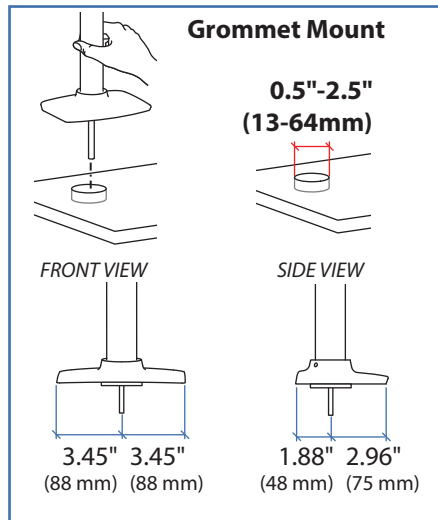

ergotron®

LX HD Sit-Stand Desk Mount LCD Arm

Dimensional Illustrations

Dimensions

Desk Thickness 0.78"-2.56" (20-65mm)

© 2015 Ergotron, Inc. rev. 12/13/2018 DIM-LXHDStSDesk Content is subject to change without notification

APAC Sales

Tokyo, Japan
www.ergotron.com
japansupport@ergotron.com

Worldwide OEM Sales

www.ergotron.com
info.oem@ergotron.com

Range of Motion

Weight Capacity

Monitor depth greater than 2.5" (64 mm) may diminish capacity.
Call Ergotron for more information.

**Maximum Screen
Size* = 46"**
***Limited to 30 lbs
maximum**