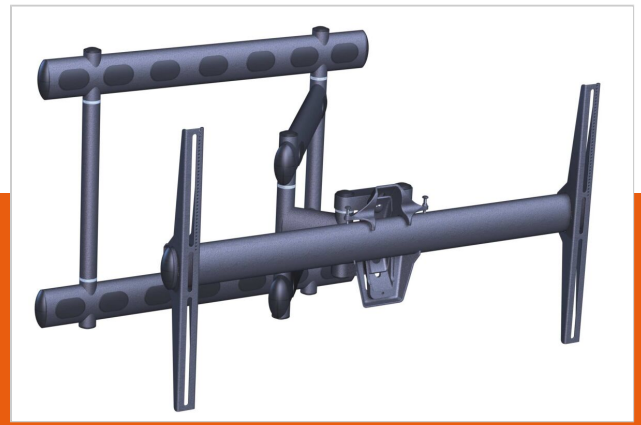

## PFW 6852 Display wall mount turn and tilt

Article number (SKU) 7368520  
Colour Black

This full-articulation swingout mount for flat-panels up to 136 kg / 300 lbs. Typically fits displays larger than 40 inch or displays with a mounting pattern of 225 x 225mm to 985 x 665mm.

The PFW 6852 extends 66 cm. from the wall and allows up to 90° of swivel to both sides. The swingout arm can be pulled out from the wall and move to the left or right, while providing 10° of tilt.

## PFW 6852 Display wall mount turn and tilt

[www.vogels.com](http://www.vogels.com)

VOGEL'S HOLDING BV 2019 (c) All rights reserved.  
Subject to printing errors, technical and price amendments.  
Date: 2019-07-31

## Specifications

Product type number	PFW 6852
Article number (SKU)	7368520
Colour	Black
EAN single box	8712285323409
Tilt	Tilt -10°/+10°
Turn	Up to 180°
Guarantee	5 years
Max. weight load (kg)	136
Min. hole pattern	300mm x 200mm
Max. hole pattern	985mm x 665mm
Max. height of interface (mm)	533
Max. width of interface (mm)	945
Lock options	No lock
Max. distance to the wall (mm)	658
Max. horizontal hole pattern (mm)	985
Max. screen size (inch)	98
Max. vertical hole pattern (mm)	665
Min. distance to the wall (mm)	101
Min. screen size (inch)	40
Number of pivot points	3
Orientation	Landscape
Universal or fixed hole pattern	Universal