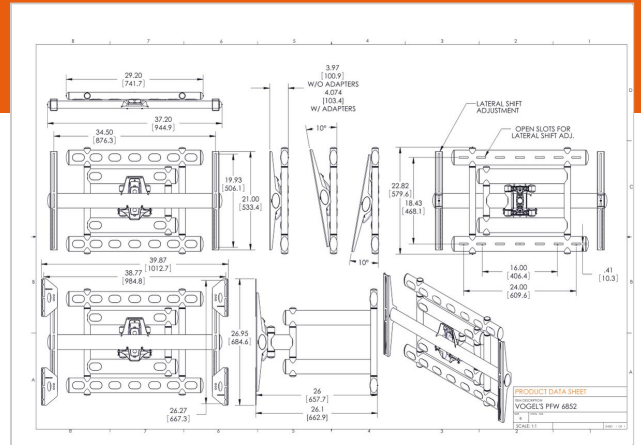

## PFW 6852 Display wall mount turn and tilt

Article number (SKU) 7368520  
Colour Black

This full-articulation swingout mount for flat-panels up to 136 kg / 300 lbs. Typically fits displays larger than 40 inch or displays with a mounting pattern of 225 x 225mm to 985 x 665mm.

The PFW 6852 extends 66 cm. from the wall and allows up to 90° of swivel to both sides. The swingout arm can be pulled out from the wall and move to the left or right, while providing 10° of tilt.

## PFW 6852 Display wall mount turn and tilt

[www.vogels.com](http://www.vogels.com)

VOGEL'S HOLDING BV 2019 (c) All rights reserved.  
Subject to printing errors, technical and price amendments.  
Date: 2019-07-31

## Specifications

Product type number	PFW 6852
Article number (SKU)	7368520
Colour	Black
EAN single box	8712285323409
Tilt	Tilt -10°/+10°
Turn	Up to 180°
Guarantee	5 years
Max. weight load (kg)	136
Min. hole pattern	300mm x 200mm
Max. hole pattern	985mm x 665mm
Max. height of interface (mm)	533
Max. width of interface (mm)	945
Lock options	No lock
Max. distance to the wall (mm)	658
Max. horizontal hole pattern (mm)	985
Max. screen size (inch)	98
Max. vertical hole pattern (mm)	665
Min. distance to the wall (mm)	101
Min. screen size (inch)	40
Number of pivot points	3
Orientation	Landscape
Universal or fixed hole pattern	Universal