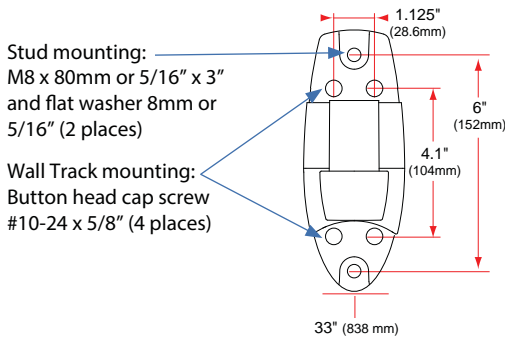

Wall Mount Keyboard Arm

Dimensions

Wall Mount Bracket

Weight Capacity

Range of Motion

© 2014 Ergotron, Inc. rev. 12/17/2018 DIM-068 Content is subject to change without notification

Americas Sales and Corporate Headquarters