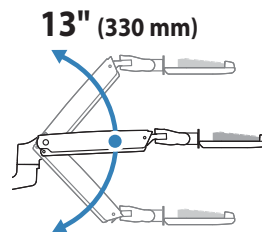

Wall Mount Keyboard Arm

Dimensions

Wall Mount Bracket

Weight Capacity

Range of Motion

© 2014 Ergotron, Inc. rev. 12/17/2018 DIM-068 Content is subject to change without notification

Americas Sales and Corporate Headquarters