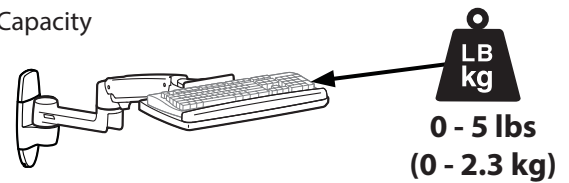

Wall Mount Keyboard Arm

Dimensions

Wall Mount Bracket

Weight Capacity

Range of Motion

© 2014 Ergotron, Inc. rev. 12/17/2018 DIM-068 Content is subject to change without notification

Americas Sales and Corporate Headquarters