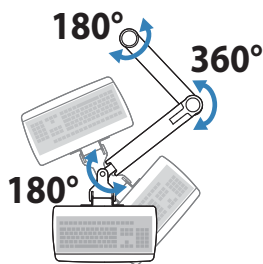

Wall Mount Keyboard Arm

Dimensions

Wall Mount Bracket

Weight Capacity

Range of Motion

© 2014 Ergotron, Inc. rev. 12/17/2018 DIM-068 Content is subject to change without notification

Americas Sales and Corporate Headquarters