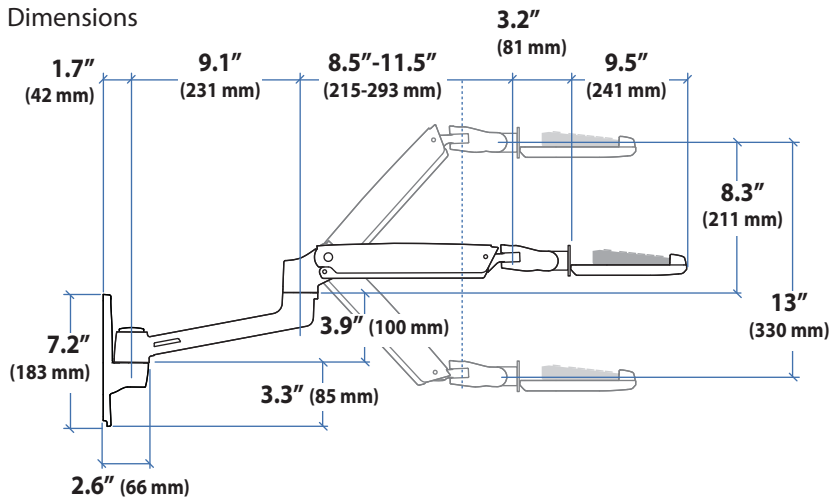

Wall Mount Keyboard Arm

Dimensions

Wall Mount Bracket

Weight Capacity

Range of Motion

© 2014 Ergotron, Inc. rev. 12/17/2018 DIM-068 Content is subject to change without notification

Americas Sales and Corporate Headquarters