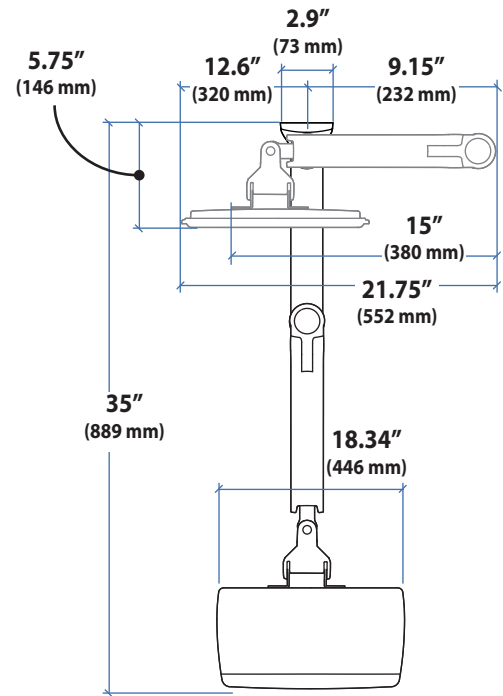

Wall Mount Keyboard Arm

Dimensions

Wall Mount Bracket

Weight Capacity

Range of Motion

© 2014 Ergotron, Inc. rev. 12/17/2018 DIM-068 Content is subject to change without notification

Americas Sales and Corporate Headquarters