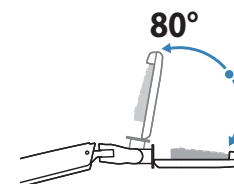

Wall Mount Keyboard Arm

Dimensions

Wall Mount Bracket

Weight Capacity

Range of Motion

© 2014 Ergotron, Inc. rev. 12/17/2018 DIM-068 Content is subject to change without notification

Americas Sales and Corporate Headquarters