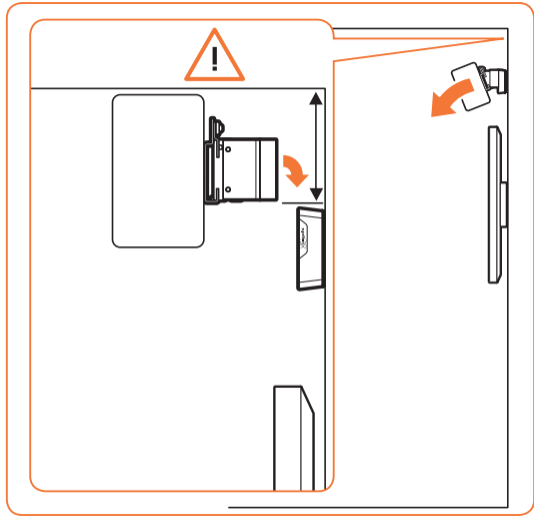

expanding experiences

SOUND 3200

Max. weight load = 5 kg

Scan the QR-code to find the
installation movie on YouTube:

More information on: www.vogels.com

nr. 10

nr. 10

4