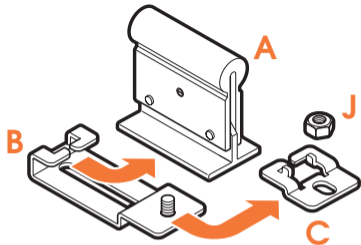

expanding experiences

SOUND 3200

Max. weight load = 5 kg

Scan the QR-code to find the
installation movie on YouTube:

More information on: www.vogels.com

nr. 10

nr. 10

4