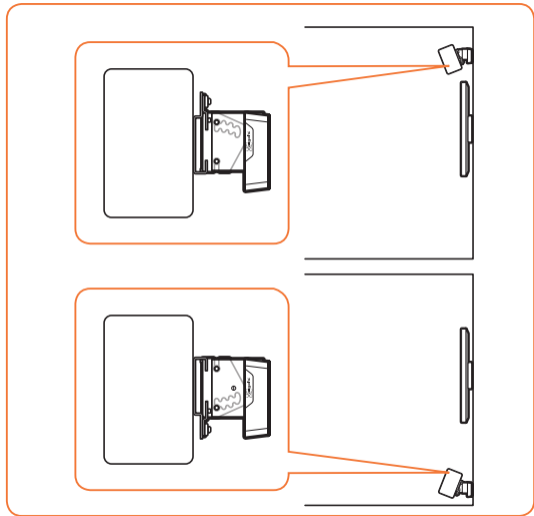

expanding experiences

SOUND 3200

Max. weight load = 5 kg

Scan the QR-code to find the
installation movie on YouTube:

More information on: www.vogels.com

nr. 10

nr. 10

4