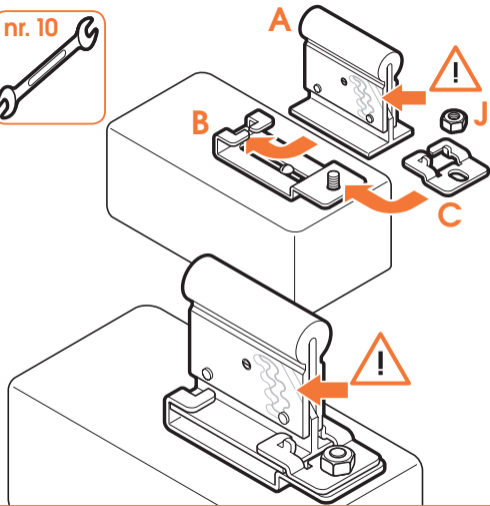

expanding experiences

SOUND 3200

Max. weight load = 5 kg

Scan the QR-code to find the
installation movie on YouTube:

More information on: www.vogels.com

nr. 10

nr. 10

4