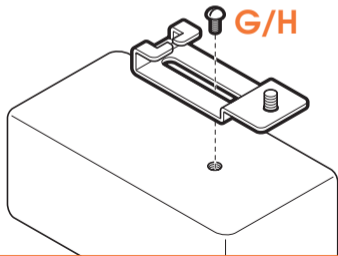

expanding experiences

SOUND 3200

Max. weight load = 5 kg

Scan the QR-code to find the
installation movie on YouTube:

More information on: www.vogels.com

nr. 10

nr. 10

4