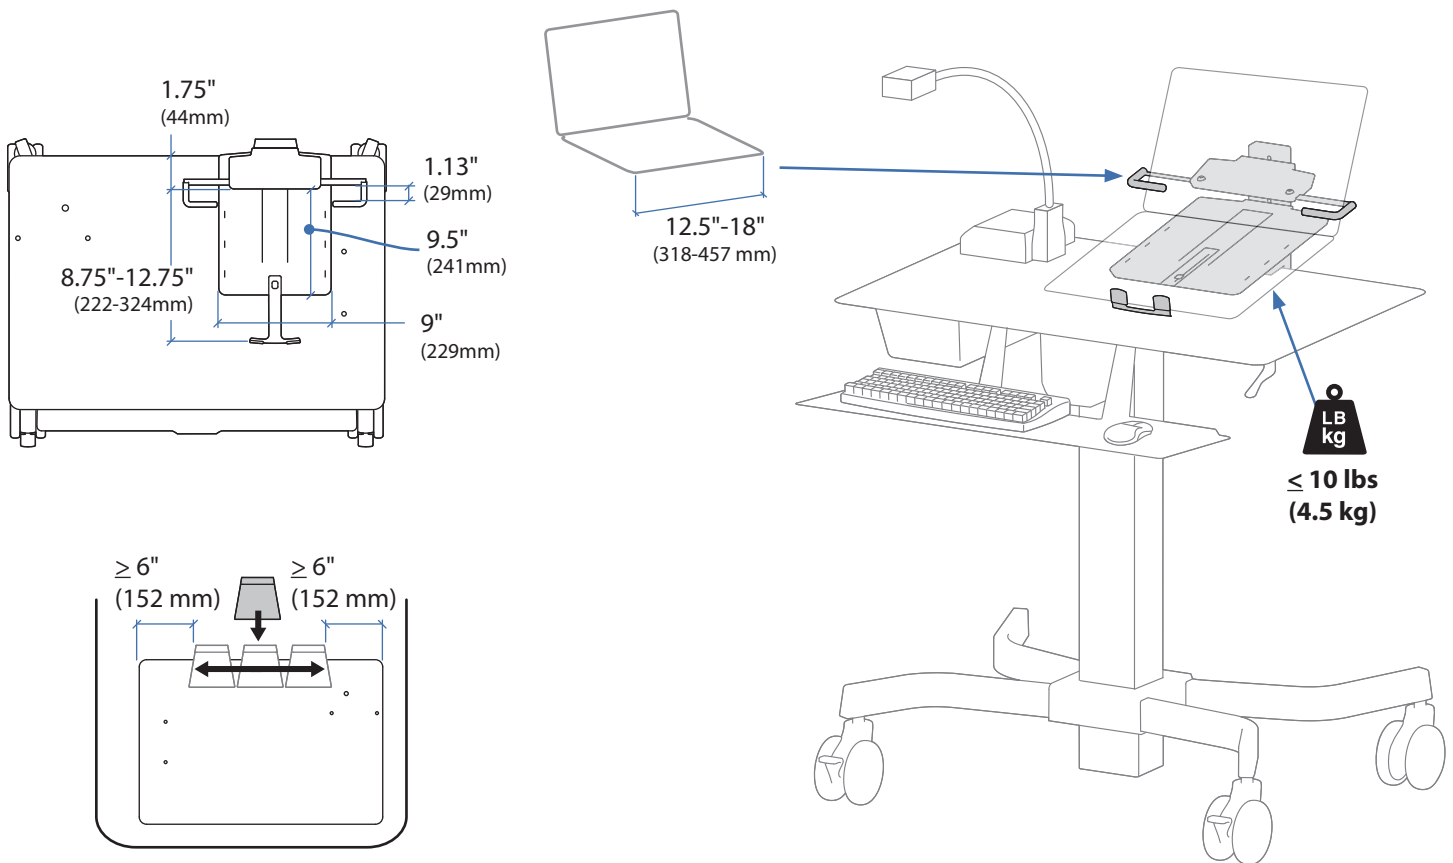

## Teach Well, MDW Laptop Kit

Based on your configuration and what accessories you have mounted, the total weight added to the mounted accessories, worksurface, keyboard tray and cable box should be: