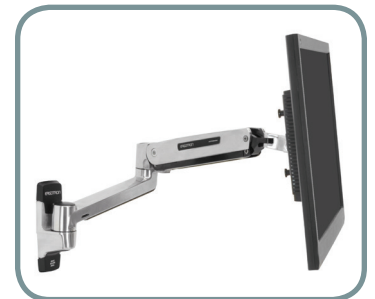

WITH THE SAME SLEEK DESIGN,
AN LX WALL MOUNT LCD ARM IS A PERFECT
COMPANION PRODUCT

Also can be purchased as a completely integrated and compact LX Wall Mount System
with display and keyboard arms, wall track and CPU holder

Download additional resources at ergotron.com.

For more information:

NORTH AMERICA: 800.888.8458 / +1.651.681.7600 / sales@ergotron.com

EMEA: +31.33.45.45.600 / info.eu@ergotron.com

APAC: apaccustomerservice@ergotron.com

OEM: info@oem.ergotron.com

© Ergotron, Inc. 10.03.2019

Literature made in the U.S.A.

Content subject to change.

Ergotron devices are not intended to cure, treat, mitigate or prevent any disease.

Patent information available at www.ergotron.com/patents.