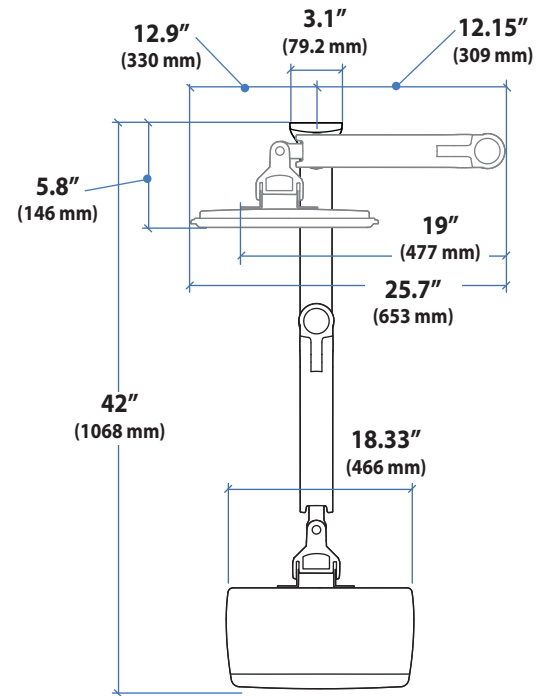

### LX Sit-Stand Wall Mount Keyboard Arm

#### Dimensions

#### Weight Capacity