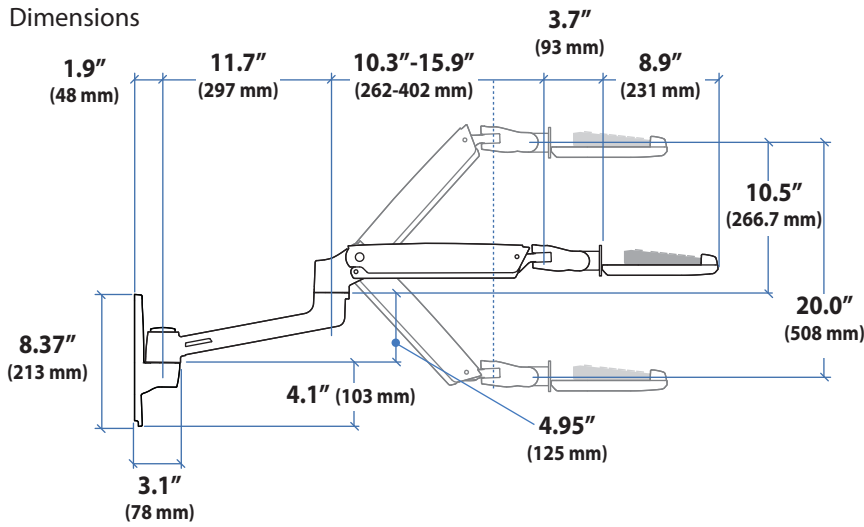

### LX Sit-Stand Wall Mount Keyboard Arm

#### Dimensions

#### Weight Capacity